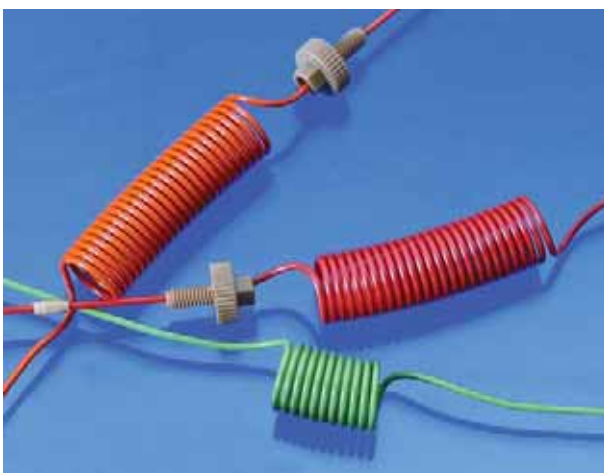

Spiral PEEK Tubings

- Self-adjusting length
- Will not bend or kink
- Spiral tubing expands and contracts and is made of PEEK polymer, a biocompatible, chemically inert material
- The coiled format springs back to keep excess tubing out of your way

Ordering Information		
Description	QTY	Part No.
Spiral Tubing, 1/16" OD x 0.005" ID, Red		
20cm, 0.47" Coil span	1	05AD-1361
40cm, 2.4" Coil span	1	05AD-1371
50cm, 3.0" Coil span	1	05AD-1381
100cm, 7.0" Coil span	1	05AD-1391
200cm, 13.0" Coil span	1	05AD-1401
Spiral Tubing, 1/16" OD x 0.010" ID, Blue		
20cm, 0.47" Coil span	1	05AD-1411
40cm, 2.4" Coil span	1	05AD-1421
50cm, 3.0" Coil span	1	05AD-1431
100cm, 7.0" Coil span	1	05AD-1441
200cm, 13.0" Coil span	1	05AD-1451
Spiral Tubing, 1/16" OD x 0.020" ID, Orange		
20cm, 0.47" Coil span	1	05AD-1461
40cm, 2.4" Coil span	1	05AD-1471
50cm, 3.0" Coil span	1	05AD-1481
100cm, 7.0" Coil span	1	05AD-1491
200cm, 13.0" Coil span	1	05AD-1501
Spiral Tubing, 1/16" OD x 0.030" ID, Green		
20cm, 0.47" Coil span	1	05AD-1511
40cm, 2.4" Coil span	1	05AD-1521
50cm, 3.0" Coil span	1	05AD-1531
100cm, 7.0" Coil span	1	05AD-1541
200cm, 13.0" Coil span	1	05AD-1551

SGE PEEKsil™ Tubings

- Ideal for LC systems where conventional 1/16" OD fittings are used
- Constructed from a core of smooth precision bore fused silica tubing bonded to a 1/16" OD PEEK™ outer sheath
- All PEEKsil tubing is pressure rated to 8,500 psi
- Resistant to strong acids and has an effective pH range of 0-10
- Not compatible with hydrofluoric acid