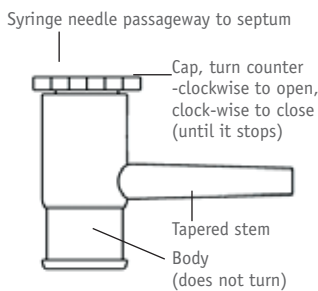

Gas Sampling Bags

Gas Sampling Bags with PP Screw Cap Combo Valve with Septum

Ordering Information		
Description	QTY	Part No.
ALTEF® Bags		
6 x 6 inch, 0.6 L	1	061R-1101
7 x 7 inch, 1.0 L	1	061R-1102
9 x 9 inch, 2.0 L	1	061R-1103
10 x 10 inch, 3.0 L	1	061R-1104
12 x 12 inch, 5.0 L	1	061R-1105
12 x 17 inch, 8.0 L	1	061R-1106
12 x 18 inch, 9.5 L	1	061R-1107
12 x 19 inch, 10.0 L	1	061R-1108
12 x 21 inch, 12.0 L	1	061R-1109
18 x 18 inch, 16.0 L	1	061R-1110
18 x 24 inch, 25.0 L	1	061R-1111
24 x 24 inch, 40.0 L	1	061R-1112
24 x 30 inch, 56.0 L	1	061R-1113
24 x 36 inch, 73.0 L	1	061R-1114
30 x 30 inch, 80.0 L	1	061R-1115
30 x 36 inch, 100.0 L	1	061R-1116
TEFLON® FEP Bags		
6 x 6 inch, 0.6 L	1	061R-1201
7 x 7 inch, 1.0 L	1	061R-1202
6 x 10 inch, 1.2 L	1	061R-1203
6 x 12 inch, 1.5 L	1	061R-1204
9 x 9 inch, 2.0 L	1	061R-1205
10 x 10 inch, 3.0 L	1	061R-1206
12 x 12 inch, 5.0 L	1	061R-1207
12 x 18 inch, 9.5 L	1	061R-1208
12 x 19 inch, 10.0 L	1	061R-1209
18 x 18 inch, 16.0 L	1	061R-1210
18 x 24 inch, 25.0 L	1	061R-1211
24 x 24 inch, 40.0 L	1	061R-1212
24 x 30 inch, 56.0 L	1	061R-1213
24 x 36 inch, 73.0 L	1	061R-1214
30 x 30 inch, 80.0 L	1	061R-1215
Multi-Layer Foil Bags		
7 x 7 inch, 1.0 L	1	061R-1301
9 x 9 inch, 2.0 L	1	061R-1302
10 x 10 inch, 3.0 L	1	061R-1303
12 x 12 inch, 5.0 L	1	061R-1304
12 x 19 inch, 10.0 L	1	061R-1305
12 x 21 inch, 12.0 L	1	061R-1306